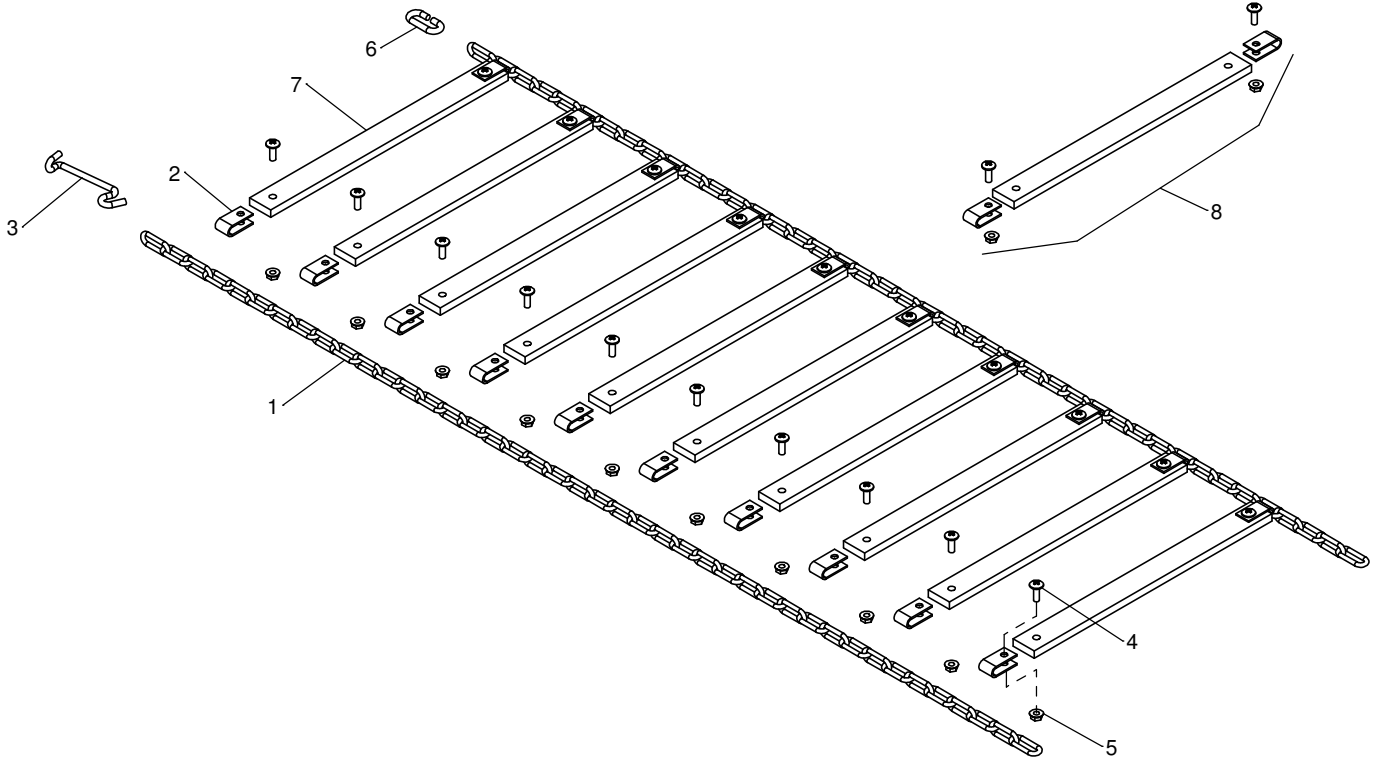

TerraGrip Traction Belts

Model Number **Description**
 Applies To All Traction Belts

| ITEM # | PART # | DESCRIPTION |
|--------|----------|-----------------------------------|
| 1 | ST50268 | Straight Link Coil Chain |
| 2 | ST50245 | Rubber Chain Clamp |
| 3 | ST50279 | Chain Clip |
| 4 | ST65016 | 1/4 x 3/4 Truss Head Bolt |
| 5 | ST65073 | 1/4" Flange Nut |
| 6 | ST50269 | Connector Link |
| 7 | ST50265 | Rubber 3/8" x 1-1/4" x 14" |
| - | ST50263 | Rubber 3/8" x 1-1/4" x 12 |
| - | ST50264 | Rubber 3/8" x 1-1/4" x 13.5 |
| - | ST50266 | Rubber 3/8" x 1-1/4" x 15.5 |
| - | 50267-18 | Rubber 3/8" x 1-1/4" x 18 |
| - | 50267-10 | Rubber 3/8" x 1-1/4" x 10 |
| 8 | ST50538* | 12" Rubber Slat Replacement Kit |
| - | ST50539* | 13.5" Rubber Slat Replacement Kit |
| - | ST50540* | 15.5" Rubber Slat Replacement Kit |

* Slat replacement kits include one rubber, two rubber clamps, two bolts and two nuts